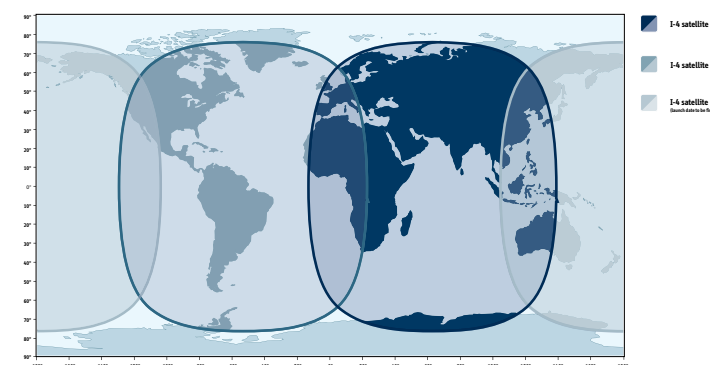

Learn more about our EXPLORER® 727 at [www.thrane.com](http://www.thrane.com)

**BGAN network coverage**

The satellites are placed in geostationary orbit 36,000 kilometers (22,000 miles) above the Atlantic, Indian and Pacific Oceans respectively.